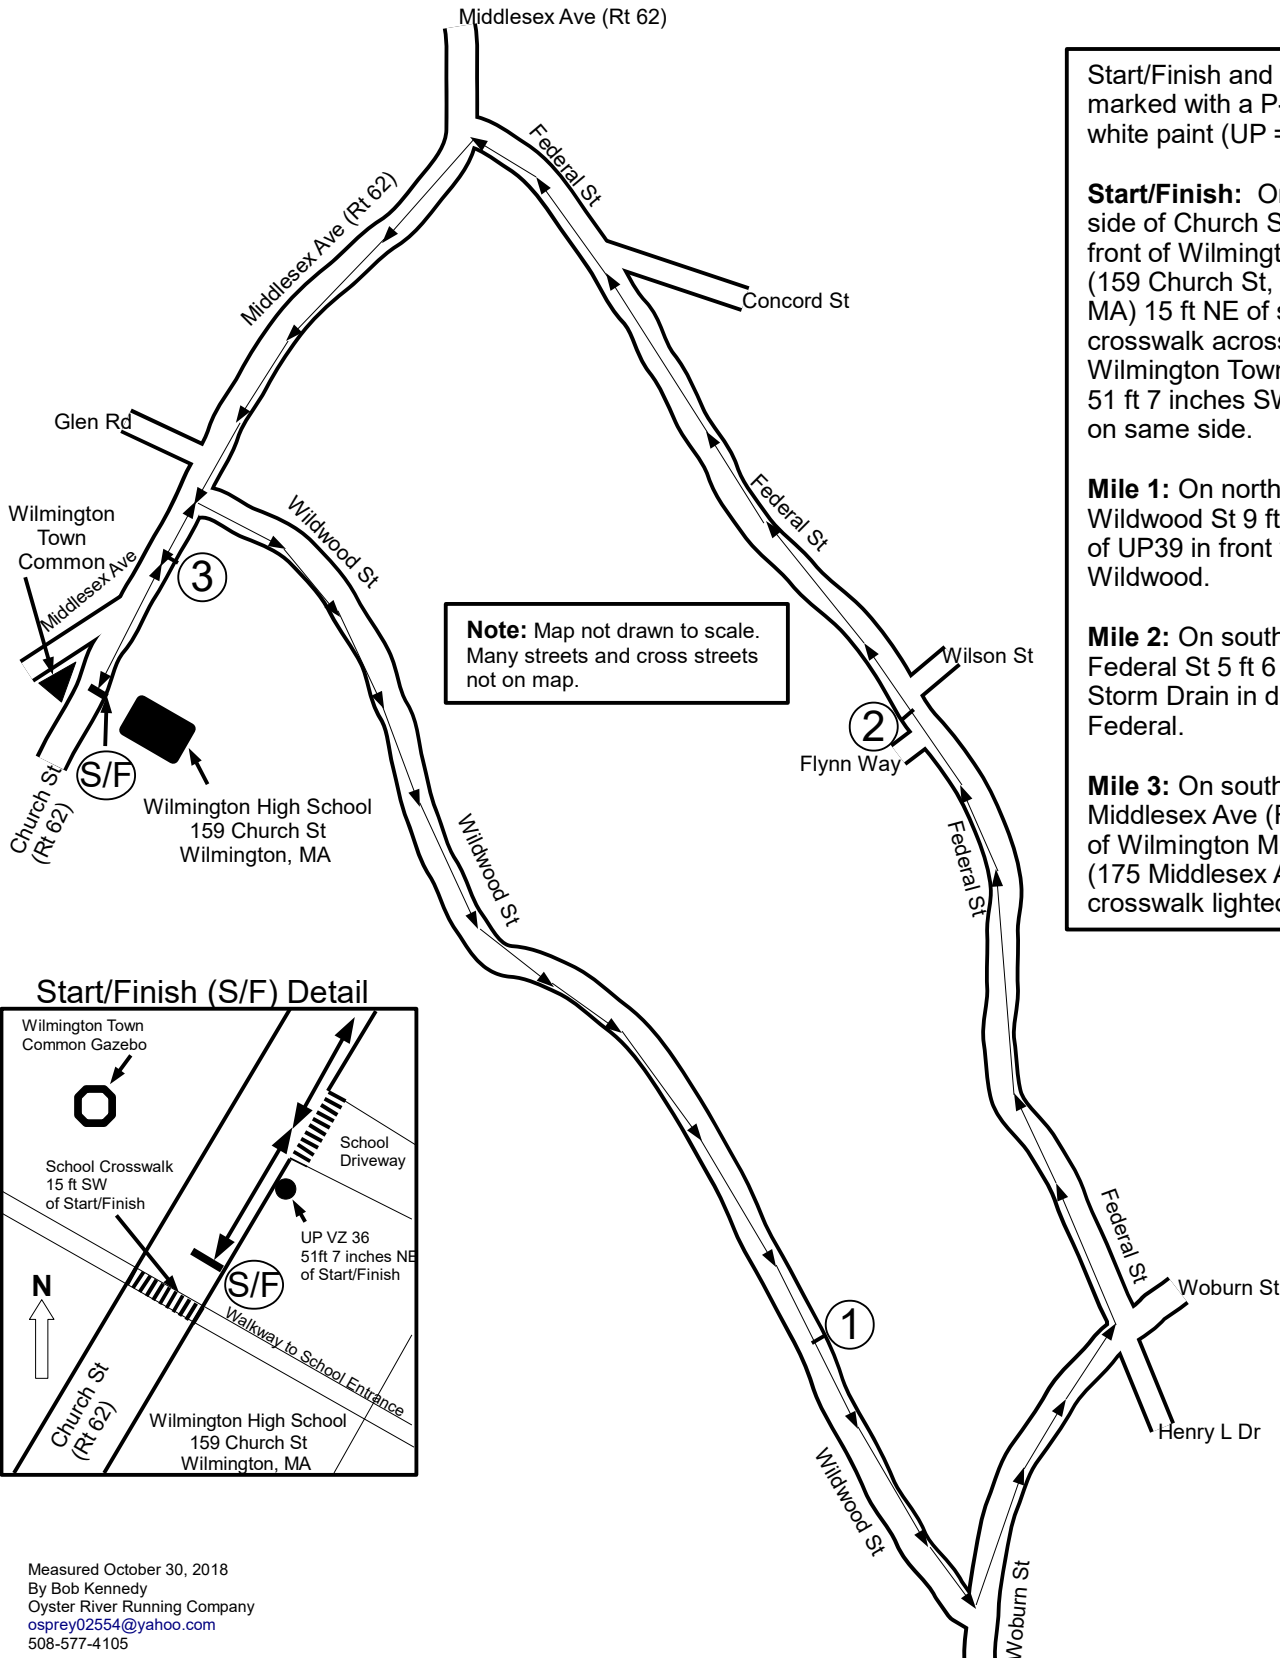

# Winter SOLEstice 5K Road Race

## Wilmington, Massachusetts

USATF Certificate MA18012BK

Effective November 1, 2018 to December 31, 2028

Start/Finish and miles are marked with a P-K Nail and white paint (UP = Utility Pole).

**Start/Finish:** On southeast side of Church St (Rt 62) in front of Wilmington High School (159 Church St, Wilmington MA) 15 ft NE of school crosswalk across Church St to Wilmington Town Common, & 51 ft 7 inches SW of UP VZ 36 on same side.

**Mile 1:** On northeast side of Wildwood St 9 ft 9 inches NW of UP39 in front yard of 190 Wildwood.

**Mile 2:** On southwest side of Federal St 5 ft 6 inches SW of Storm Drain in driveway for 125 Federal.

**Mile 3:** On southeast side of Middlesex Ave (Rt 62) in front of Wilmington Memorial Library (175 Middlesex Ave) 3 ft SW of crosswalk lighted sign.

**Note:** Map not drawn to scale. Many streets and cross streets not on map.